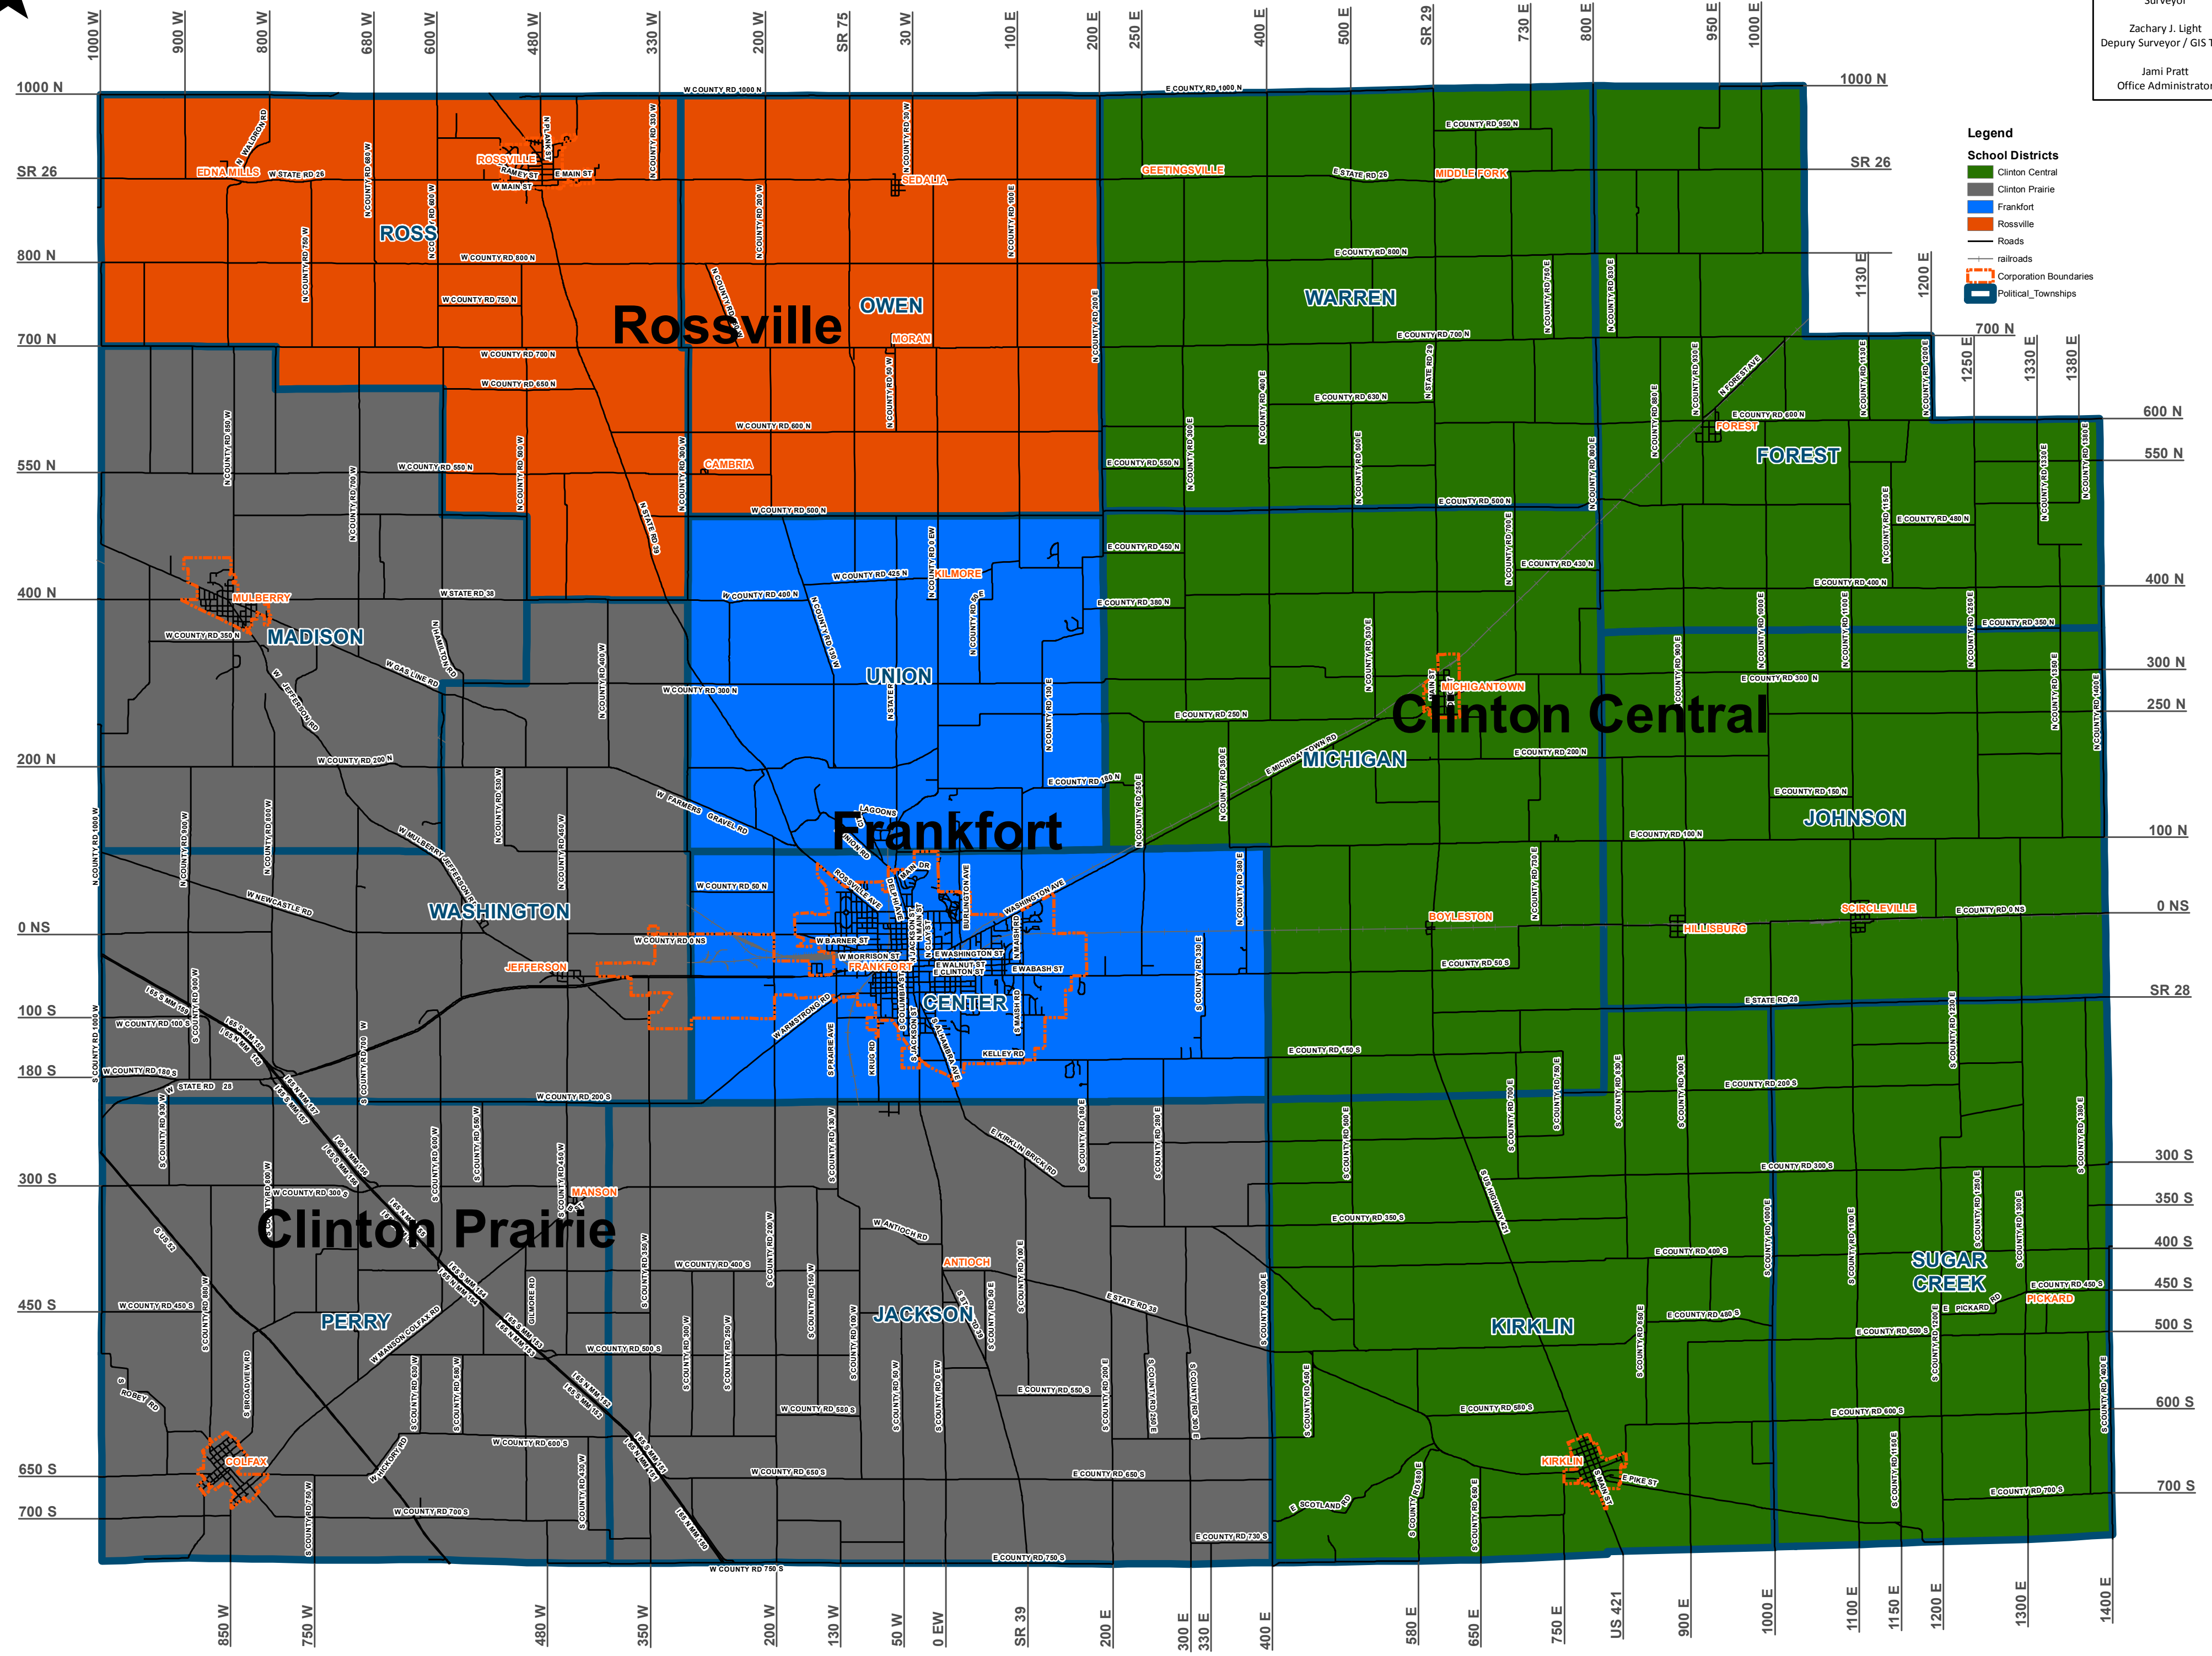

# CLINTON COUNTY SCHOOL DISTRICTS

CLINTON COUNTY  
SURVEYOR'S OFFICE  
  
Daniel D. Sheets  
Surveyor  
  
Zachary J. Light  
Deputy Surveyor / GIS Tech  
  
Jami Pratt  
Office Administrator

**Legend**

- School Districts
  - Clinton Central
  - Clinton Prairie
  - Frankfort
  - Rossville
- Roads
- railroads
- Corporation Boundaries
- Political Townships