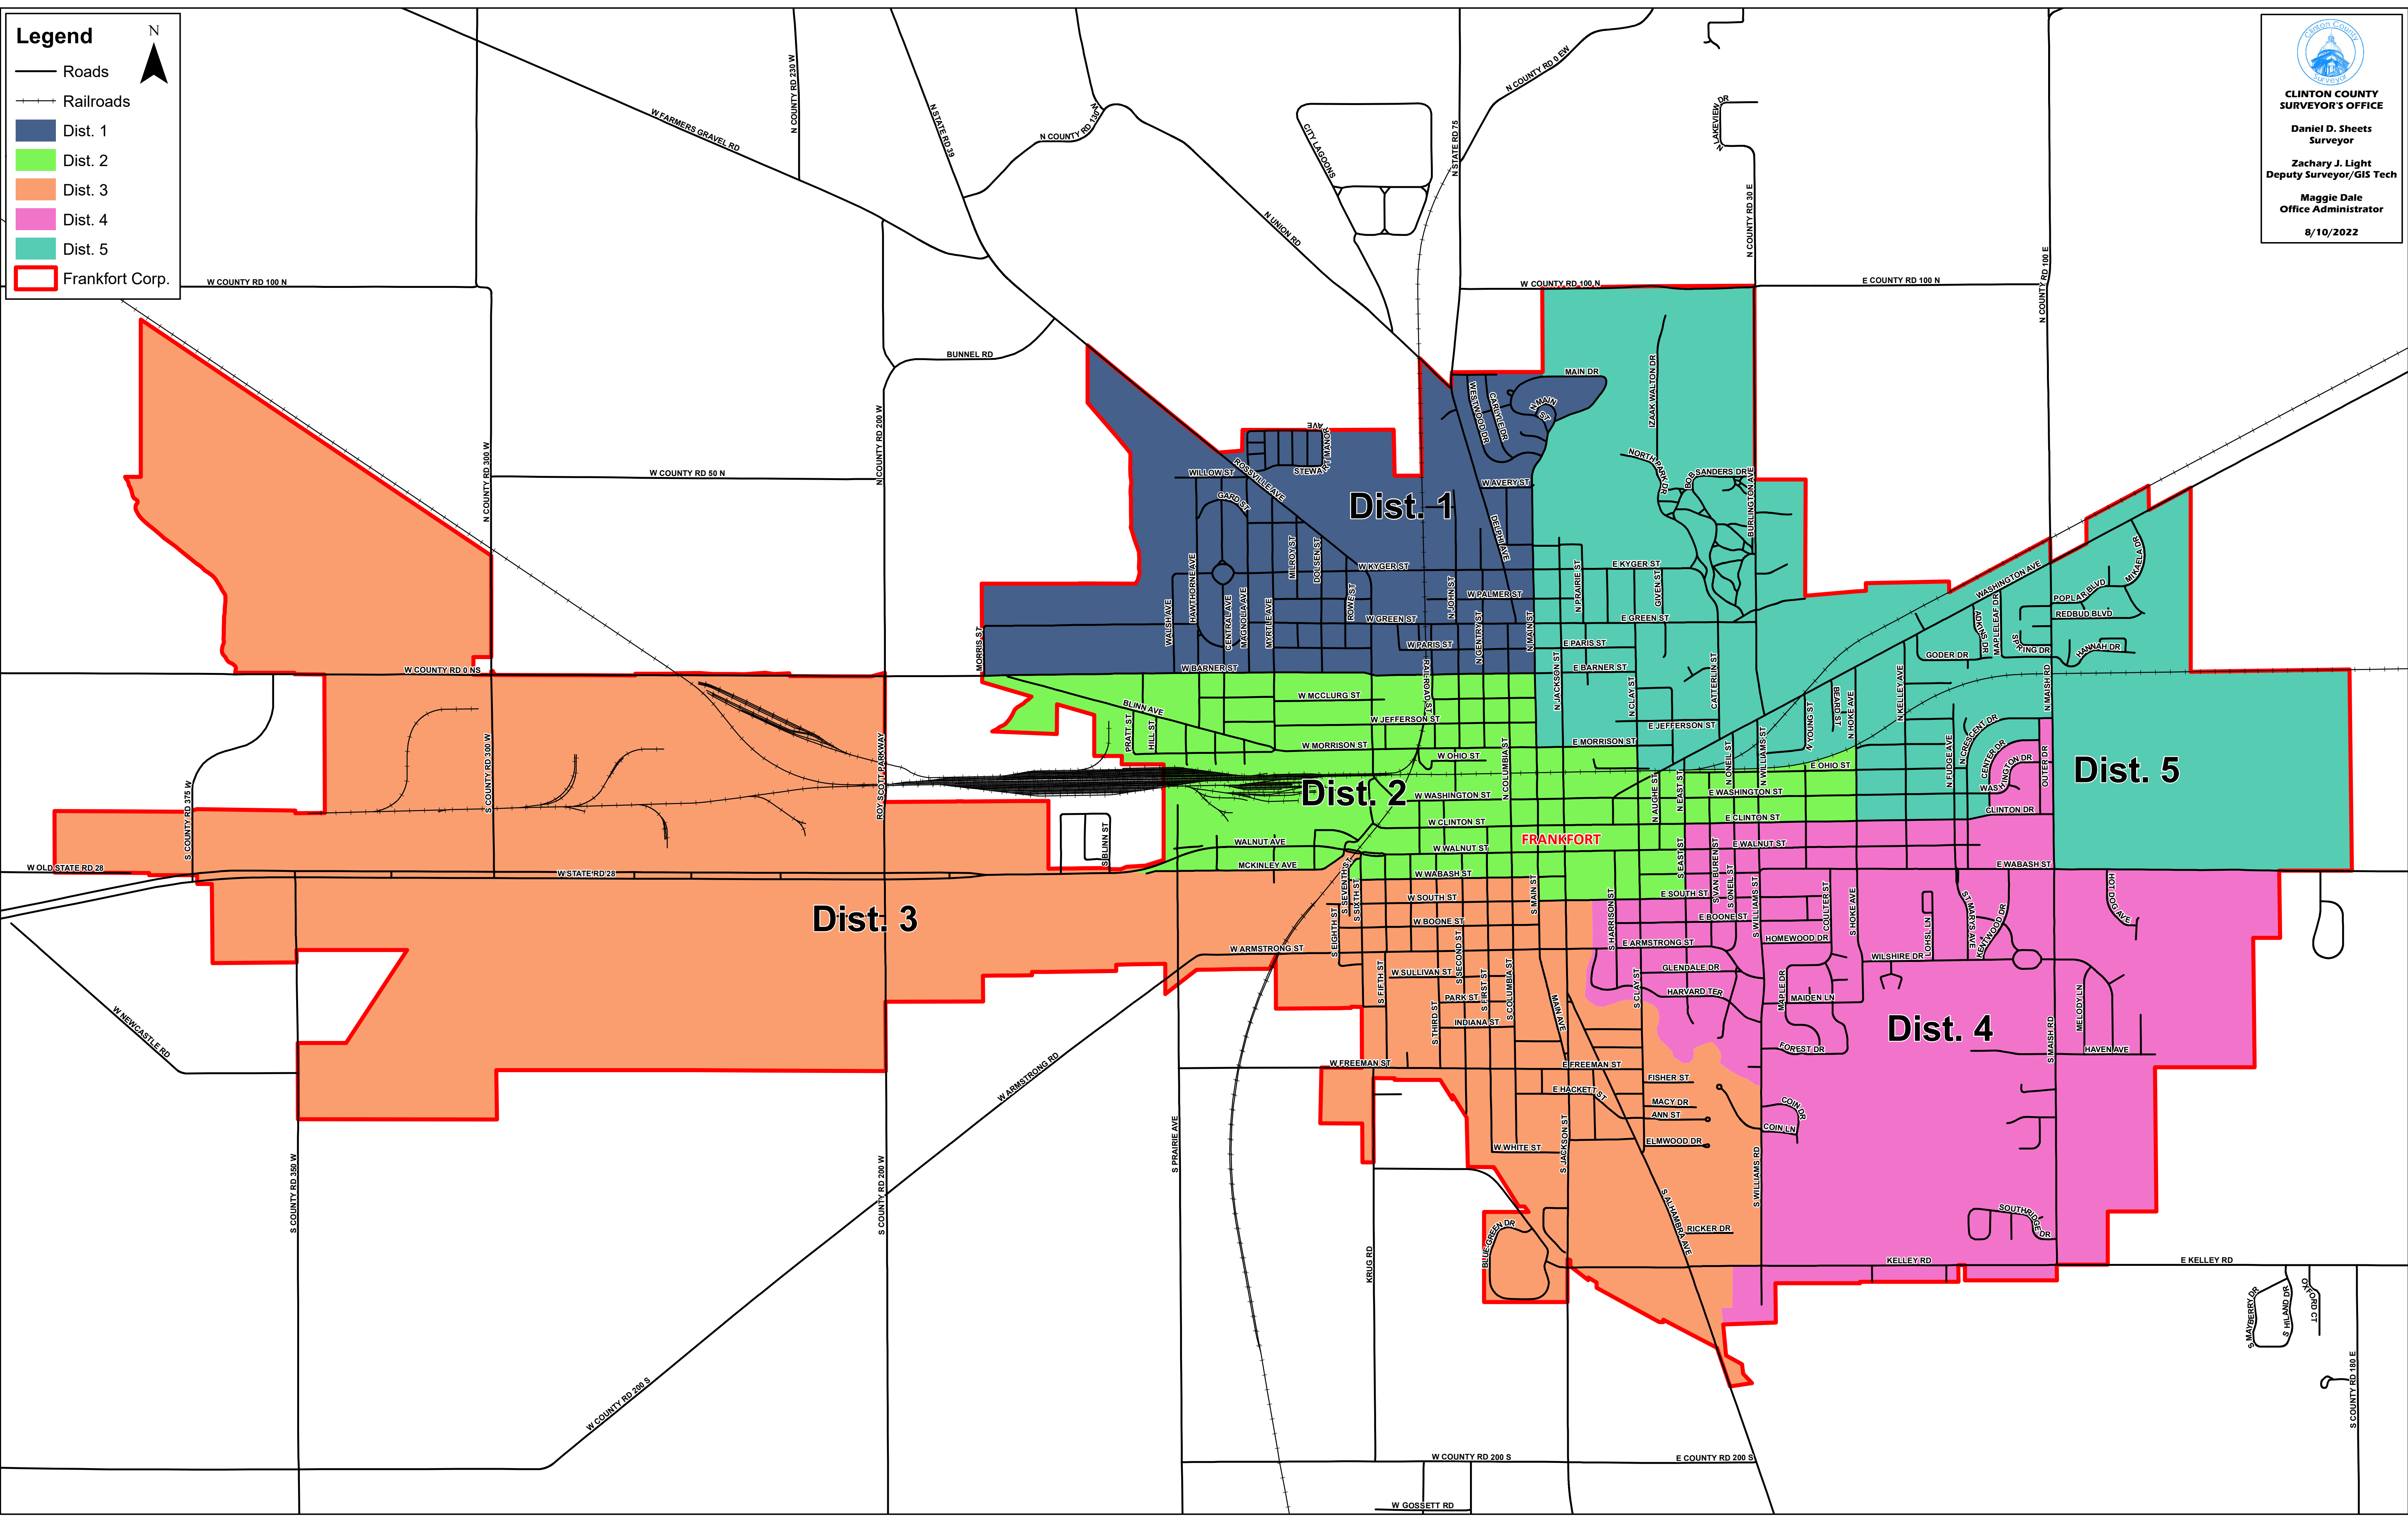

FRANKFORT CITY COUNCIL DISTRICTS

CLINTON COUNTY
SURVEYOR'S OFFICE
Daniel D. Sheets
Surveyor
Zachary J. Light
Deputy Surveyor/GIS Tech
Maggie Dale
Office Administrator
8/10/2022

Legend

- Roads
- - - Railroads
- Dist. 1
- Dist. 2
- Dist. 3
- Dist. 4
- Dist. 5
- Frankfort Corp.

Dist. 1

Dist. 2

Dist. 3

Dist. 4

Dist. 5

FRANKFORT